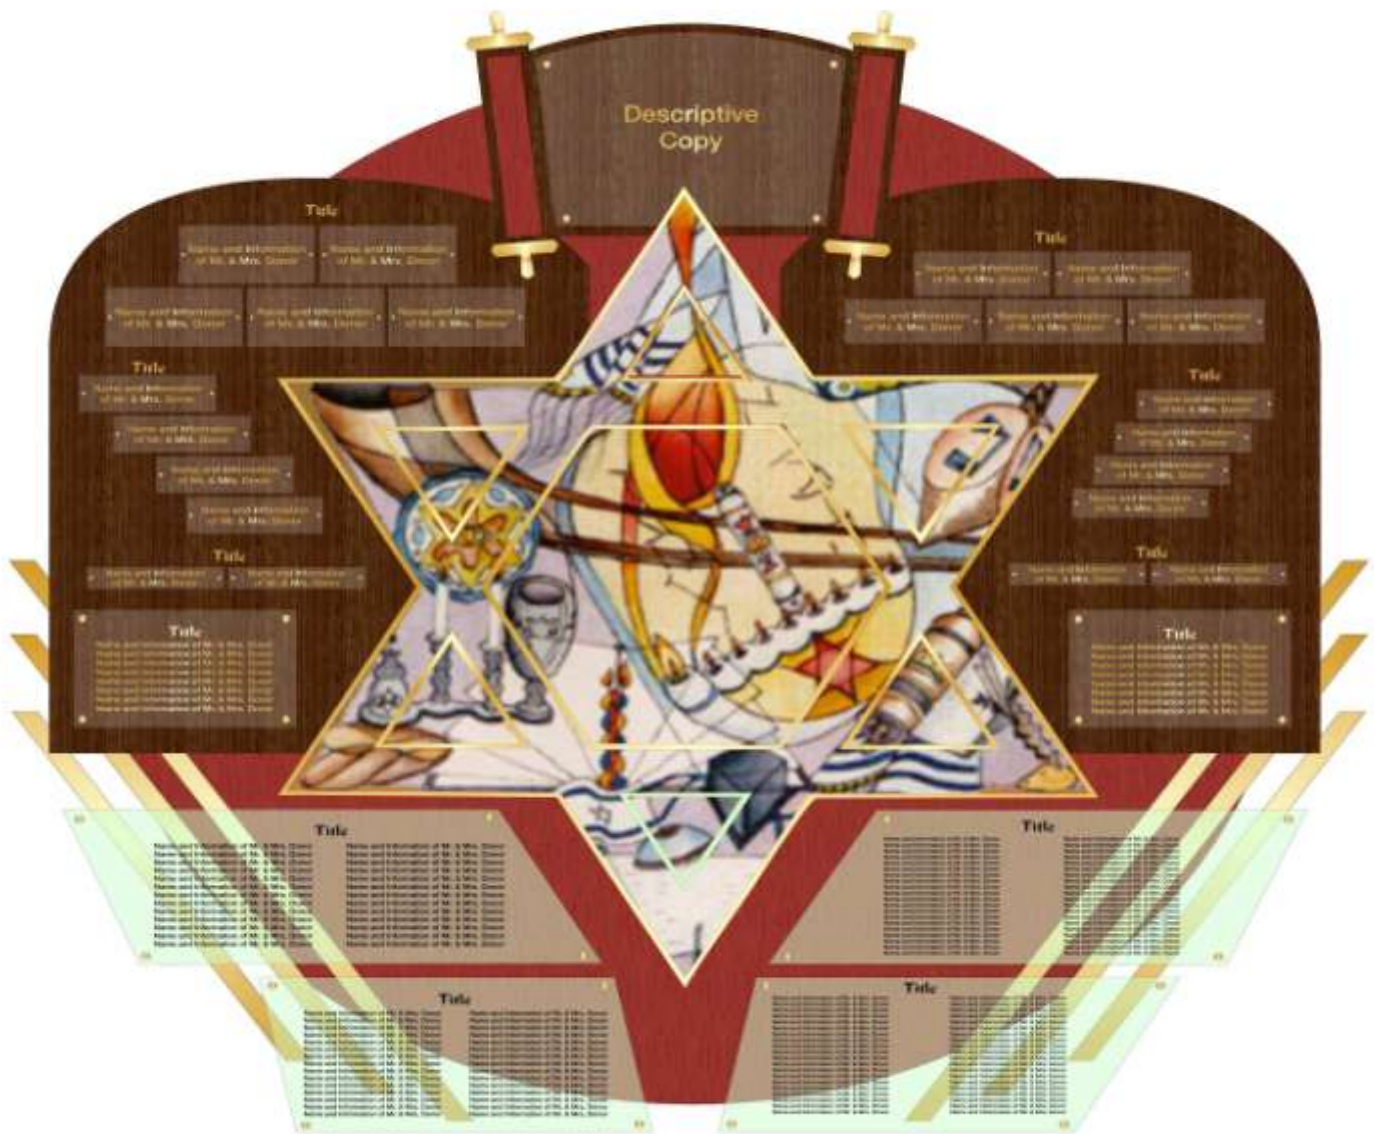

OJC 50th Anniversary Wall Display

Cherry and mahogany main panels. Glass panels for upper contribution levels.
Overall size is approximately 76" x 85"

Please see reverse side for contribution levels

50th Anniversary Wall Display Inscription:

Please print how you would like your name inscribed. (ex. Mr. and Mrs. Henry Gilbert or The Gilbert Family)

Inscription: _____